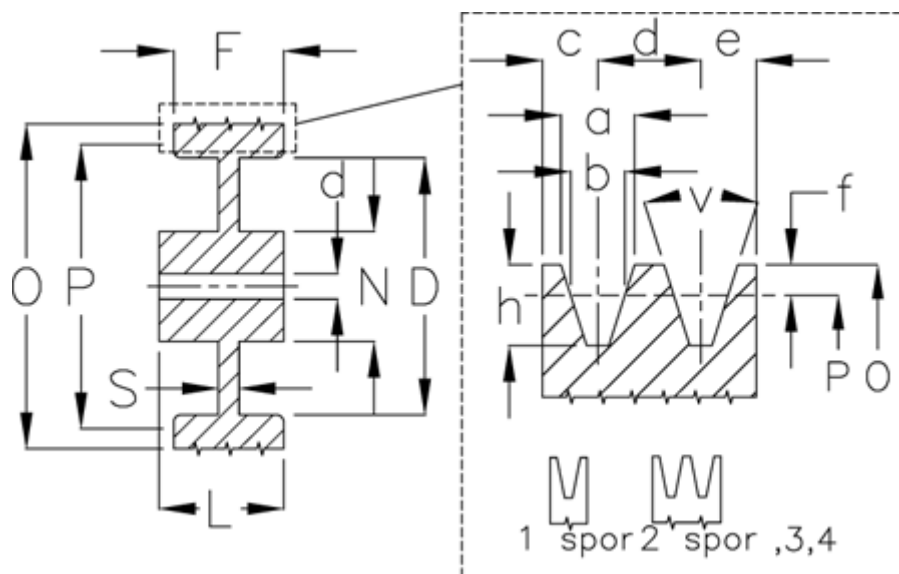

Article number: 60410230001

Description: V-belt pulley, no bore C 300/1

## Measures

D	= 243	S	= 16
d	= 20	Type	= C
F	= 34.0		
L	= 50		
N	= 86		
Number of ribs	= 1		
O	= 309.6		
P	= 300		